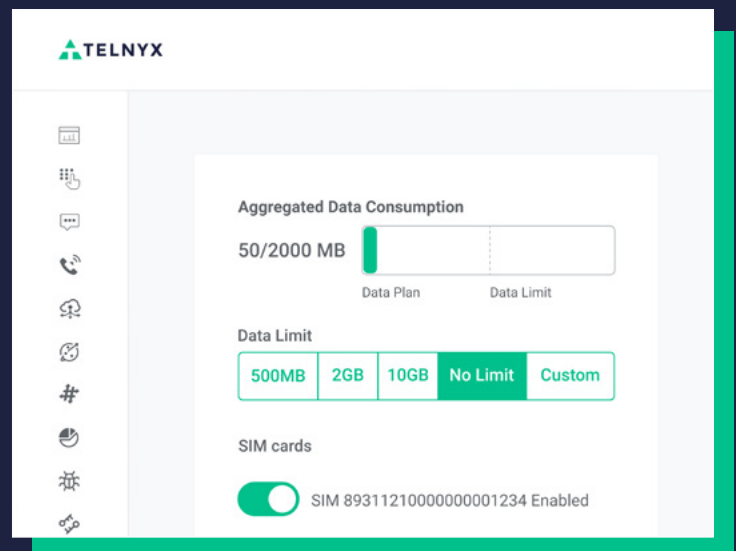

Ready to get started?

Order a SIM

[Get in touch with our experts](#)