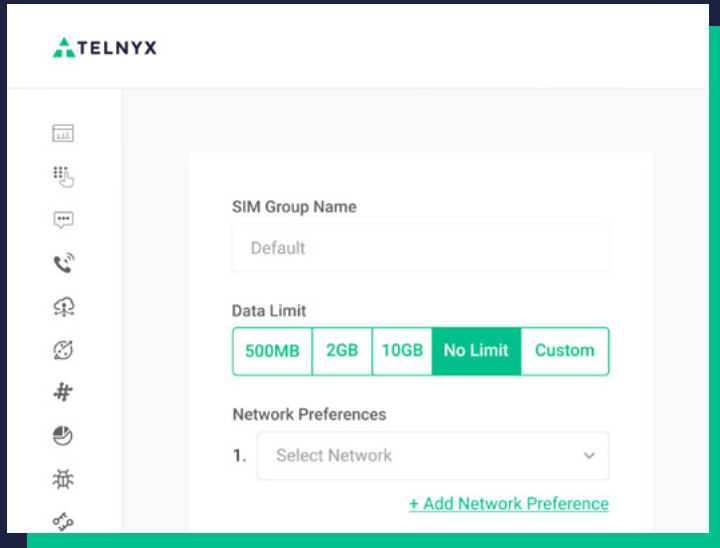

Network redundancy and control.

- ✓ **Network control**
  Remotely configure your SIMs to preference specific networks.
- ✓ **Private LTE network**
  Connect SIMs to your corporate network via our private IP backbone for enterprise-grade security.
- ✓ **LTE-M access**
  Gain access to 25+ LTE-M networks globally to power your IoT products.

Easy configuration and monitoring.

- ✓ **Granular usage data**
  Access detailed usage data for granular insight into SIM usage.
- ✓ **API control**
  Experience full programmatic configurability via our RESTful API.
- ✓ **Bulk SIM management**
  Group SIM cards as needed to monitor and manage them in bulk.